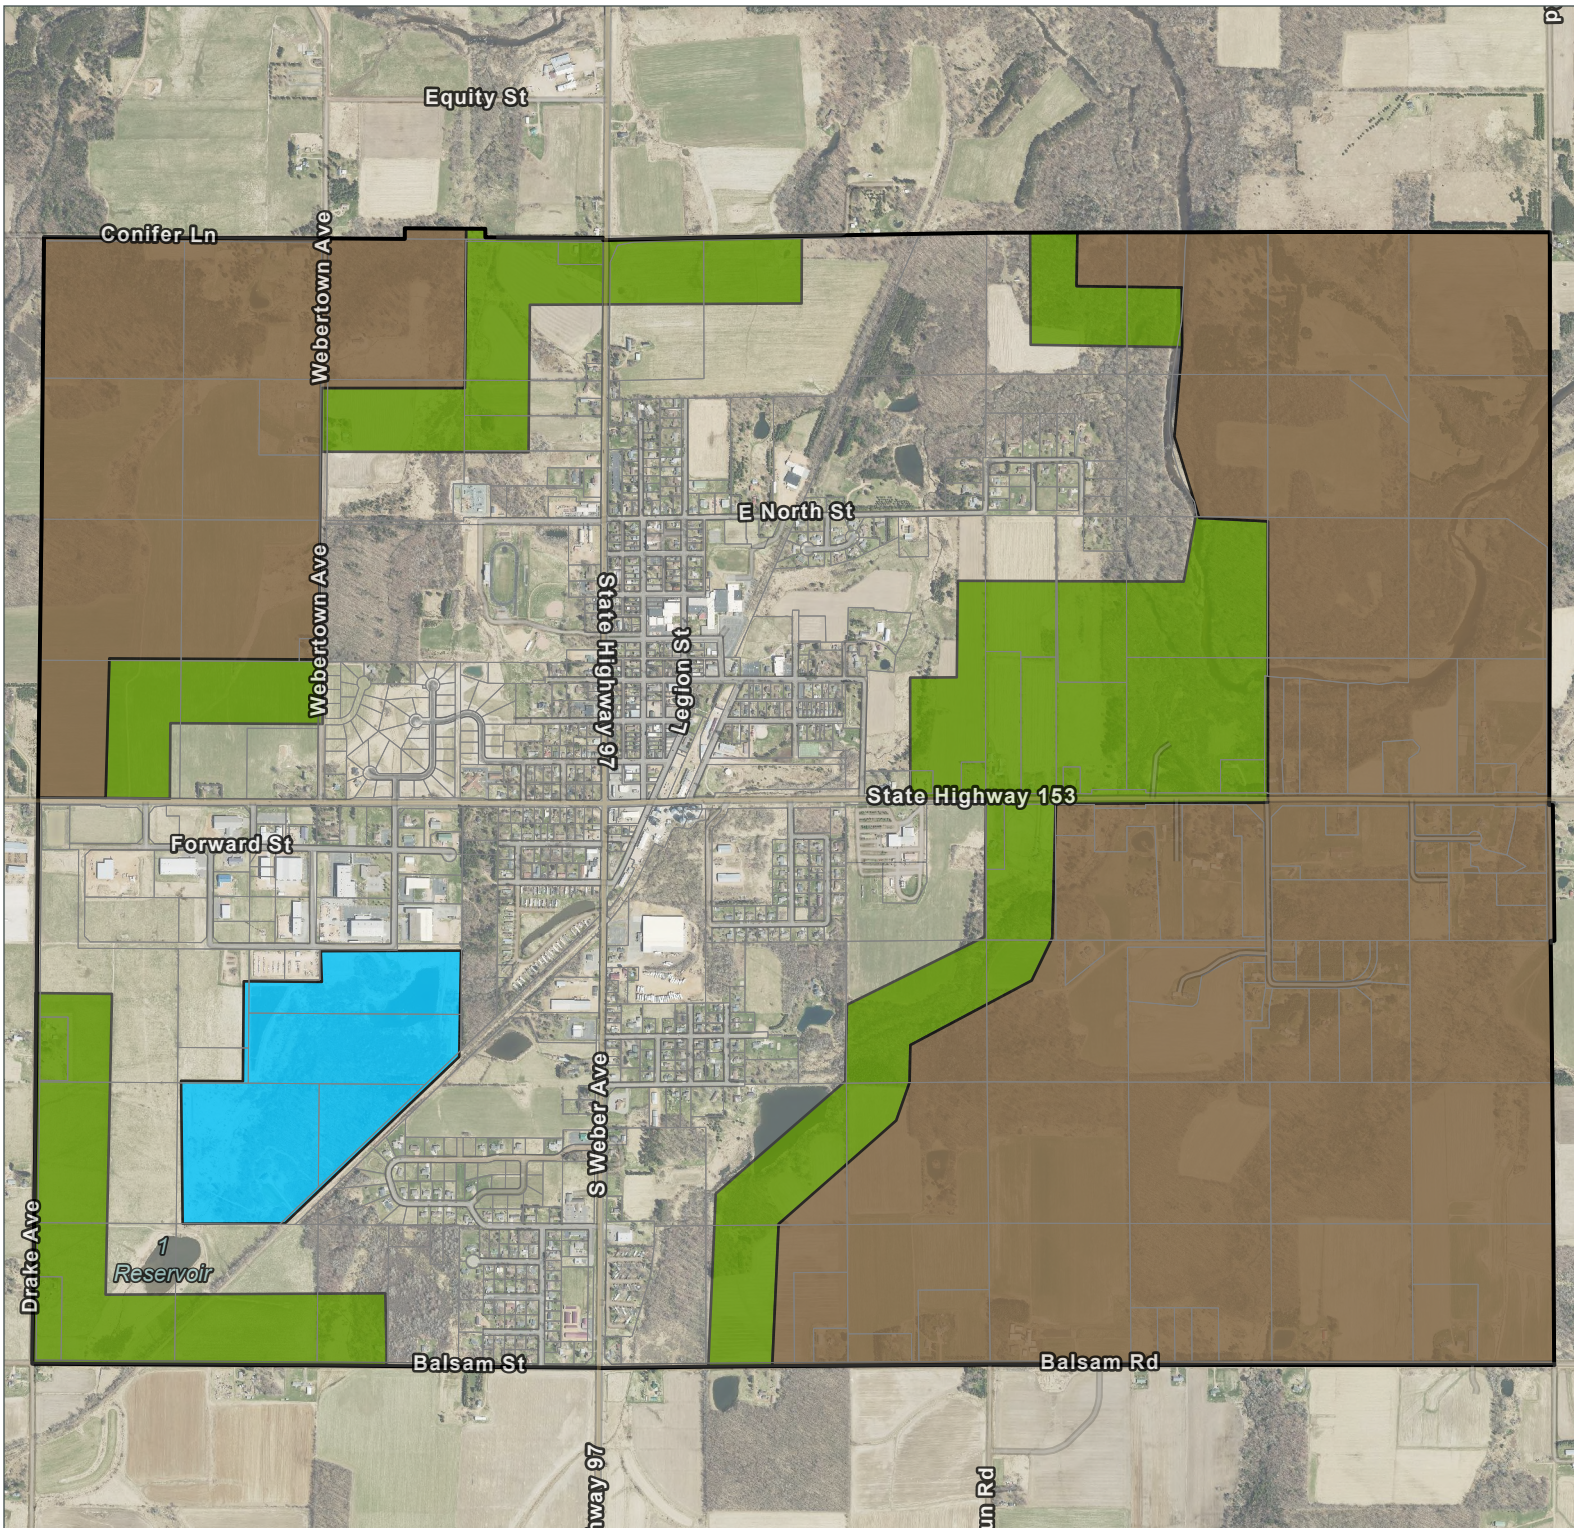

Official Hunting Zoning Map

2025

Village of Stratford
Marathon County, Wisconsin

-  Archery Zone - Special Permit
-  Limited Firearm Zone
-  Rifle Zone
-  Marathon Co. Parcels
-  Municipal Boundary

Data Sources: Esri, TomTom, Garmin, FAO, NOAA, USGS, © OpenStreetMap contributors, and the GIS User Community, Wisconsin DNR Latest Leaf Off Aerial, Wisconsin Statewide Parcel Initiative