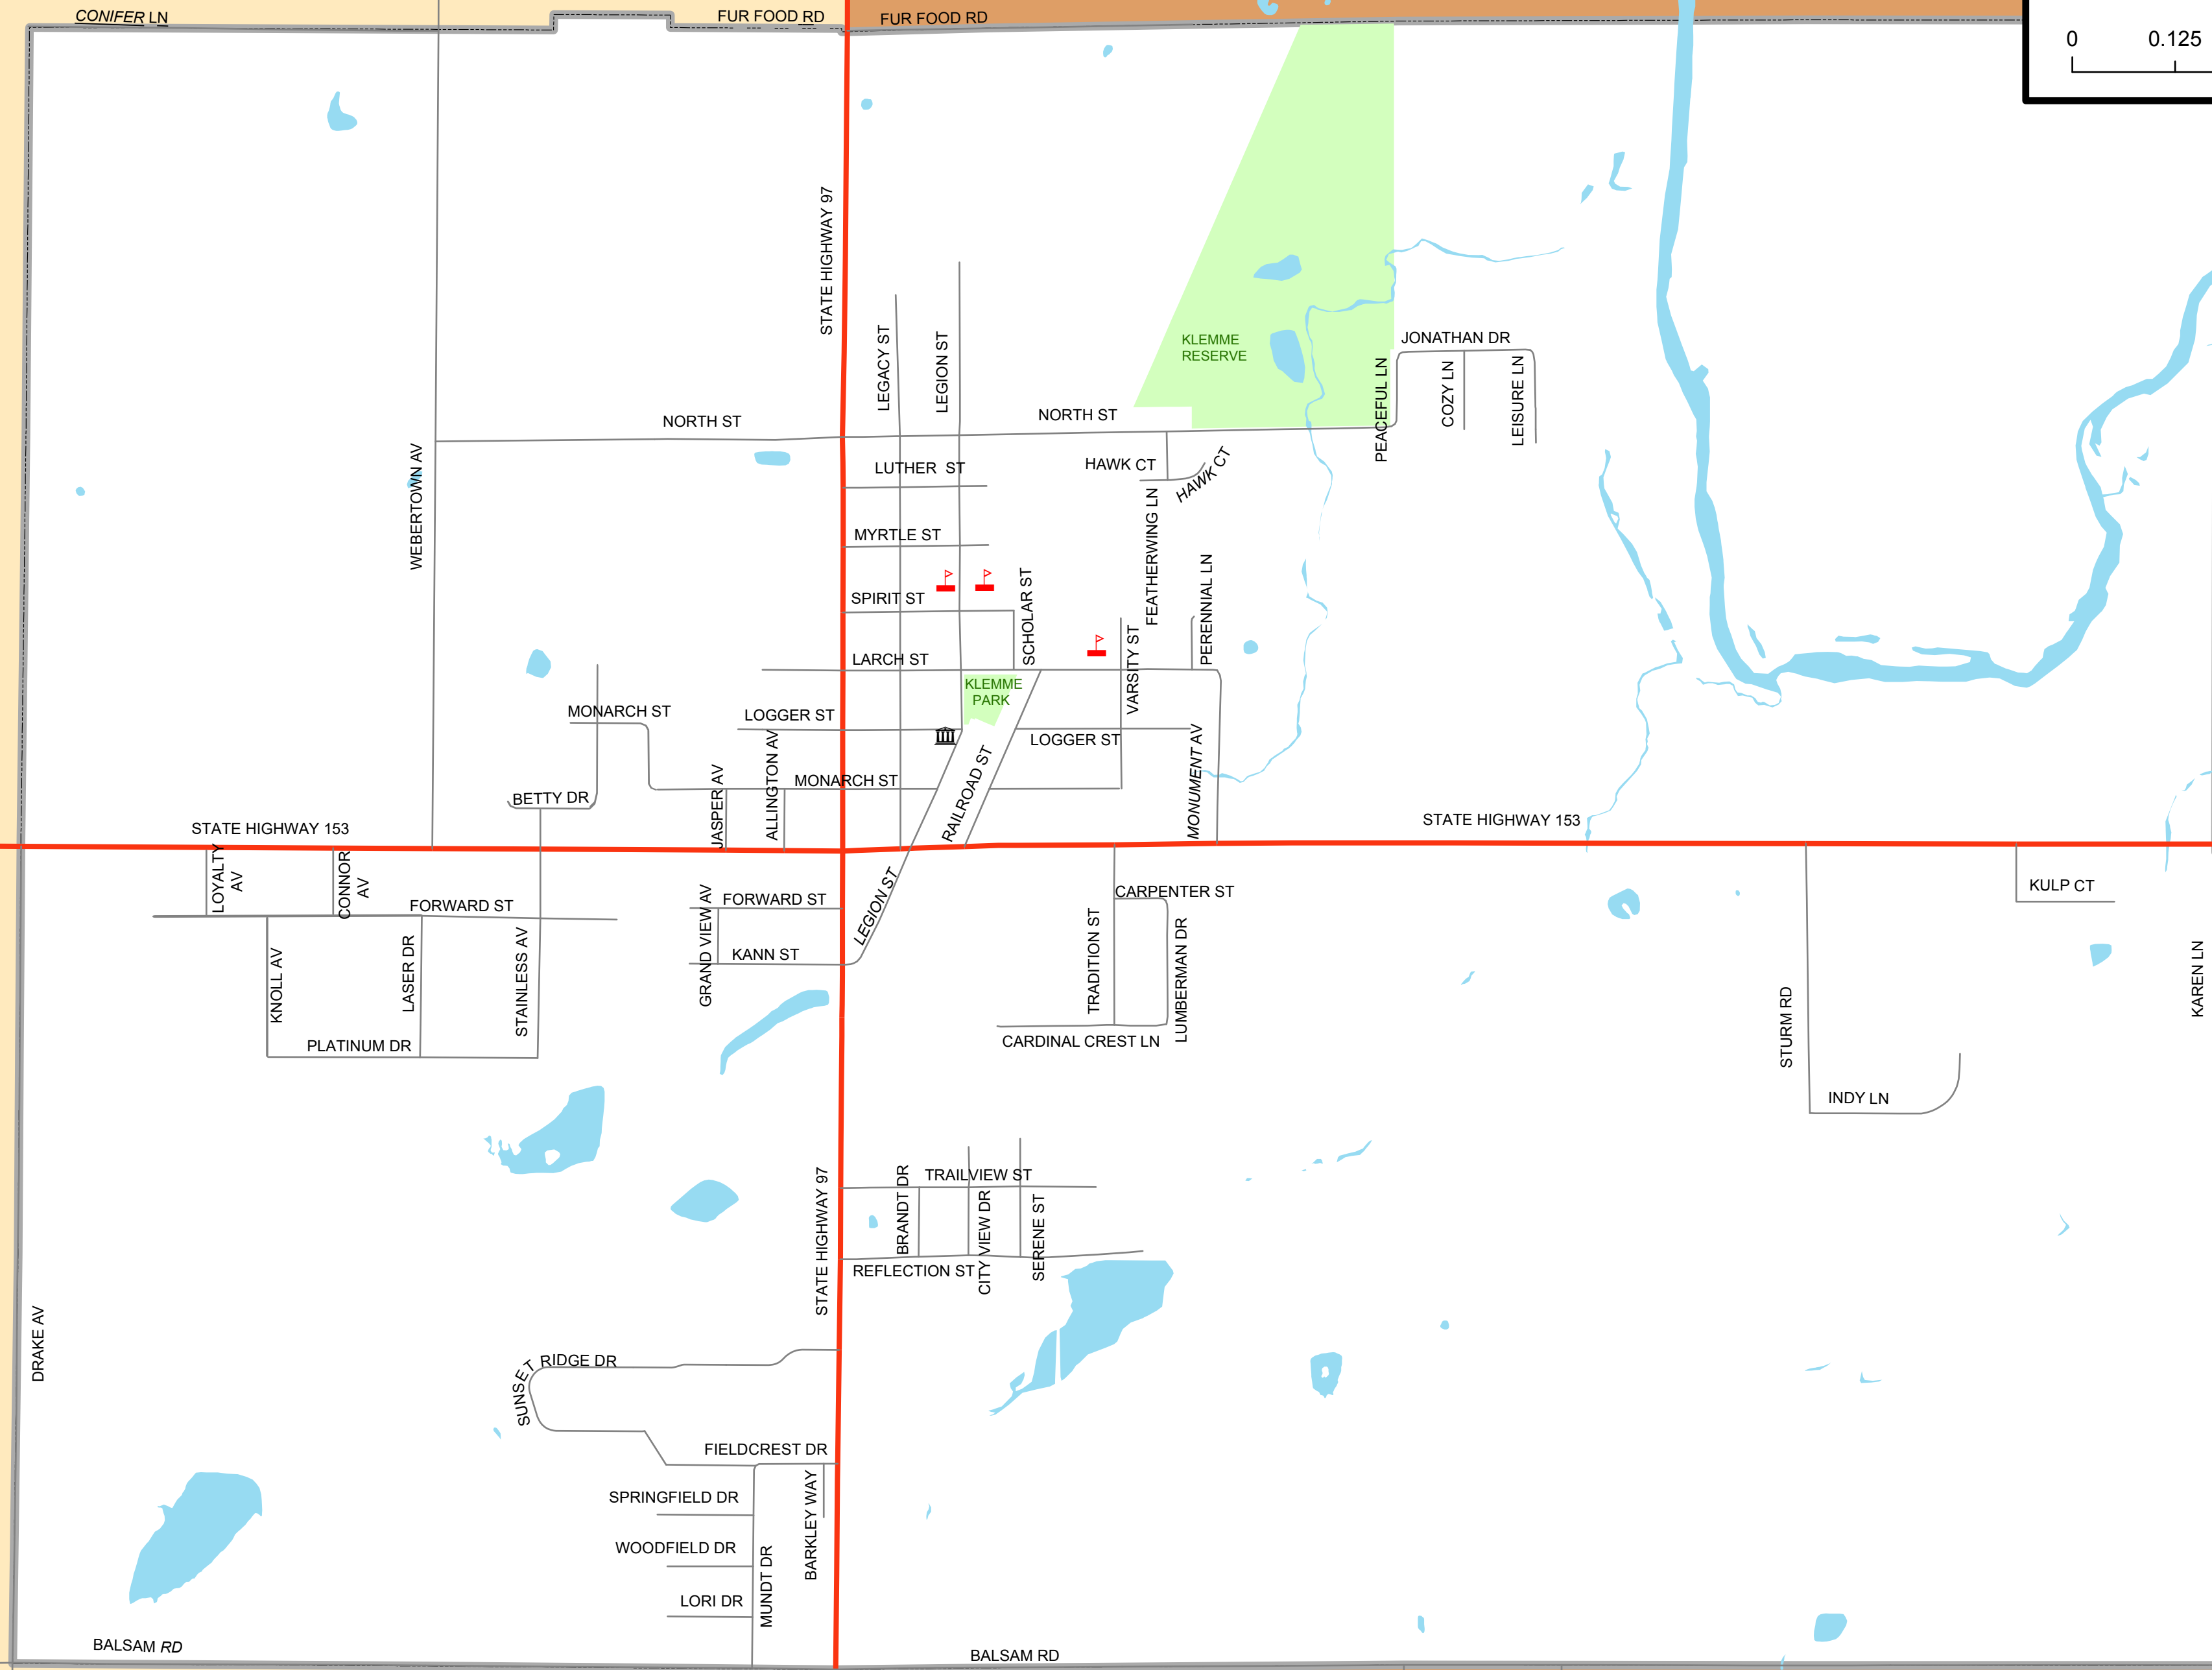

Village of  
**STRATFORD**

Marathon County, Wisconsin

0 0.125 0.25 0.5 Miles

**Town of Eau Pleine**

**Town of Cleveland**

This map is to be used for reference only!  
Marathon County assumes NO legal  
responsibility for the accuracy of the  
information contained herein.